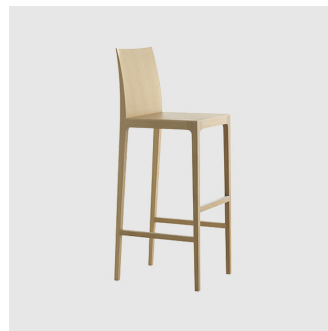

The Anna collection comprises of a 4 Leg side and stacking chair, armchair, lounge chair, bench and stool.

PRICING

\$945 — \$1425 Trade pricing ex GST
Min = entry level, max = premium finishes

Contact us for volume pricing

Frame: Solid timber, stained or lacquered to selected house colour

Glides: Standard plastic glides or felt glides for timber floors

COLLECTION

Anna
STACKING CHAIR
CRASSEVIG

Anna
ARMCHAIR
CRASSEVIG

Anna
STOOL
CRASSEVIG