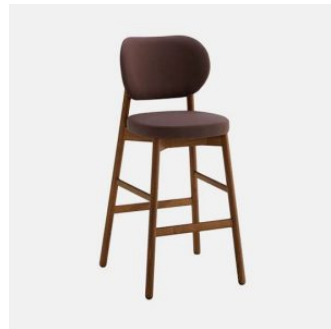

Coco Metal Low

DESIGN CANTARUTTI STUDIO
POWDERCOATED STEEL WHITE, ITALY

A synthesis of modern and balanced taste, Coco is a collection with an eclectic personality, able to easily adapt to any context. The clear outline of the structure and the padded shapes are supported in a perfect balance between lines and volumes.

Coco manages to enter any space with a unique style. Thanks to the beech or metal structure and the wide range of finishes and coverings available, this versatile collection finds its place in public and private convivial spaces, offering comfort and functionality.

Glides: Nylon

COLLECTION

Coco Timber
CHAIR
CANTARUTTI

Coco Timber
ARMCHAIR
CANTARUTTI

Coco Timber
STOOL
CANTARUTTI

Coco Timber with Arms
STOOL
CANTARUTTI

Coco Timber Low
STOOL
CANTARUTTI

Coco Timber
LOUNGE CHAIR
CANTARUTTI