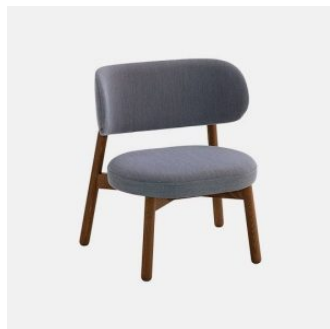

Coco Metal Low

DESIGN CANTARUTTI STUDIO
POWDERCOATED STEEL WHITE, ITALY

A synthesis of modern and balanced taste, Coco is a collection with an eclectic personality, able to easily adapt to any context. The clear outline of the structure and the padded shapes are supported in a perfect balance between lines and volumes.

Coco manages to enter any space with a unique style. Thanks to the beech or metal structure and the wide range of finishes and coverings available, this versatile collection finds its place in public and private convivial spaces, offering comfort and functionality.

Glides: Nylon

COLLECTION

Coco Timber
CHAIR
CANTARUTTI

Coco Timber
ARMCHAIR
CANTARUTTI

Coco Timber
STOOL
CANTARUTTI

Coco Timber with Arms
STOOL
CANTARUTTI

Coco Timber Low
STOOL
CANTARUTTI

Coco Timber
LOUNGE CHAIR
CANTARUTTI