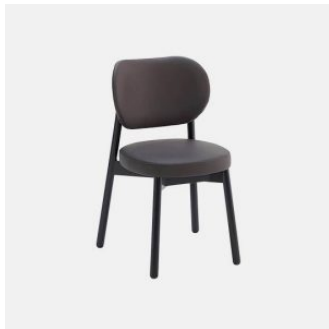

Coco Metal Low

DESIGN CANTARUTTI STUDIO
POWDERCOATED STEEL WHITE, ITALY

A synthesis of modern and balanced taste, Coco is a collection with an eclectic personality, able to easily adapt to any context. The clear outline of the structure and the padded shapes are supported in a perfect balance between lines and volumes.

Coco manages to enter any space with a unique style. Thanks to the beech or metal structure and the wide range of finishes and coverings available, this versatile collection finds its place in public and private convivial spaces, offering comfort and functionality.

+61 3 9417 0781

ownworld.com.au

DIMENSIONS

W 460 D 460 H 480 (mm)

MATERIALS

Seat: FR polyurethane foam padding, upholstered in House Fabric, House Leather or COM/COL

Frame: Metal to selected house powdercoat colour

Glides: Nylon

COLLECTION

Coco Timber
CHAIR
CANTARUTTI

Coco Timber
ARMCHAIR
CANTARUTTI

Coco Timber
STOOL
CANTARUTTI

Coco Timber with Arms
STOOL
CANTARUTTI

Coco Timber Low
STOOL
CANTARUTTI

Coco Timber
LOUNGE CHAIR
CANTARUTTI