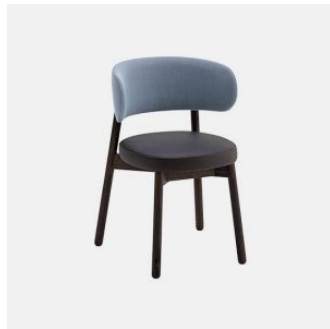

Coco Metal Low

DESIGN CANTARUTTI STUDIO
POWDERCOATED STEEL WHITE, ITALY

A synthesis of modern and balanced taste, Coco is a collection with an eclectic personality, able to easily adapt to any context. The clear outline of the structure and the padded shapes are supported in a perfect balance between lines and volumes.

Coco manages to enter any space with a unique style. Thanks to the beech or metal structure and the wide range of finishes and coverings available, this versatile collection finds its place in public and private convivial spaces, offering comfort and functionality.

+61 3 9417 0781

ownworld.com.au

DIMENSIONS

W 460 D 460 H 480 (mm)

MATERIALS

Seat: FR polyurethane foam padding, upholstered in House Fabric, House Leather or COM/COL

Frame: Metal to selected house powdercoat colour

Glides: Nylon

COLLECTION

Coco Timber
CHAIR
CANTARUTTI

Coco Timber
ARMCHAIR
CANTARUTTI

Coco Timber
STOOL
CANTARUTTI

Coco Timber with Arms
STOOL
CANTARUTTI

Coco Timber Low
STOOL
CANTARUTTI

Coco Timber
LOUNGE CHAIR
CANTARUTTI