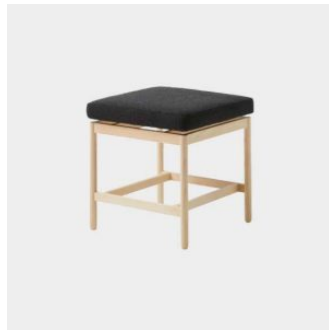

Rem

Blasco&Vila

DESIGN FRANCESC RIFE
BLASCO&VILA, SPAIN

This Rem Collection is multifunctional in its design and use. Constructed with a solid Ash frame, Rem can be finished with either a cushion for comfort, or a timber or marble top. Rem is available in a range of sizes and finishes and are the first pieces in an evolving collection.

+61 3 9417 0781

ownworld.com.au

DIMENSIONS

Small Square Bench
W 500 D 500 H 500 | SH 500 (mm)

Large Rectangle Bench
W 1600 D 500 H 500 | SH 500 (mm)

Large Square Bench
W 1100 D 1100 H 500 | SH 500 (mm)

Medium Rectangle Bench
W 1100 D 500 H 500 | SH 500 (mm)

MATERIALS

Seat: Multiply padded in FR polyurethane foam with fibre overlay, upholstered in house fabric

Base: Solid Ash wood, to house finish

Glides: Nylon glides

COLLECTION

Rem
SIDE/COFFEE TABLE
BLASCO&VILA