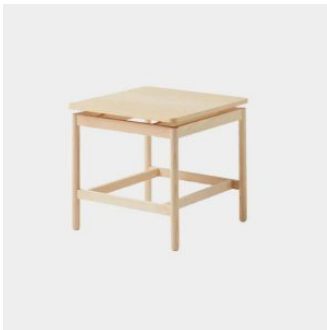

Rem

Blasco&Vila

DESIGN FRANCESC RIFE
BLASCO&VILA, SPAIN

This Rem Collection is multifunctional in its design and use. Constructed with a solid Ash frame, Rem can be finished with either a cushion for comfort, or a timber or marble top. Rem is available in a range of sizes and finishes and are the first pieces in an evolving collection.

+61 3 9417 0781

ownworld.com.au

DIMENSIONS

Small Square Bench
W 500 D 500 H 500 | SH 500 (mm)

Large Rectangle Bench
W 1600 D 500 H 500 | SH 500 (mm)

Large Square Bench
W 1100 D 1100 H 500 | SH 500 (mm)

Medium Rectangle Bench
W 1100 D 500 H 500 | SH 500 (mm)

MATERIALS

Seat: Multiply padded in FR polyurethane foam with fibre overlay, upholstered in house fabric

Base: Solid Ash wood, to house finish

Glides: Nylon glides

COLLECTION

Rem
SIDE/COFFEE TABLE
BLASCO&VILA